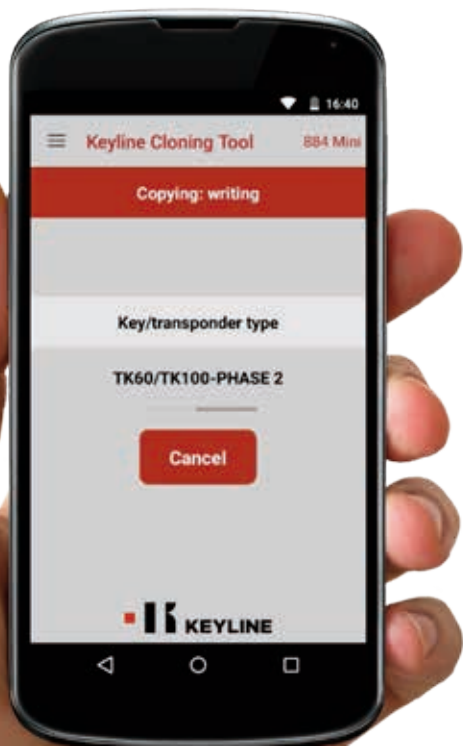

Transponder* cloning:

- Texas® fixed code
- Texas® Crypto
- Philips® fixed code
- First generation Philips® Crypto
- Second generation Philips® Crypto
- Megamos® fixed code
- Megamos® Crypto** (for VAG models – to be activated with TKM. Starter Kit)
- Megamos® Crypto (for Kia, Chevrolet - Daewoo, Pontiac)
- Keyline Keyless Kit
- Keyline RFD100